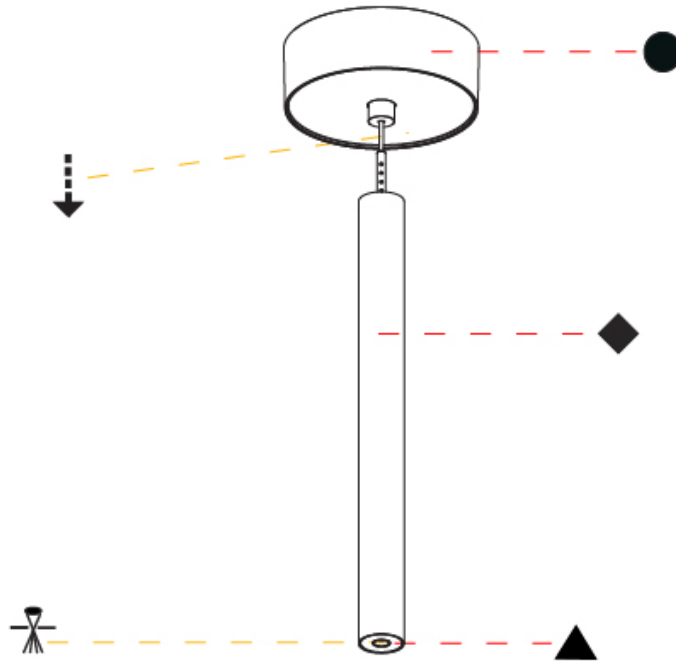

HANGOVER PLUG MONOPOINT SURFACE CANOPY SUSPENSION

A30845-

PROJECT

TYPE

SPECIFIER

QUANTITY

DATE

A