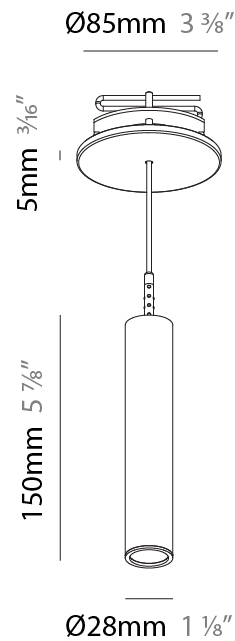

ELECTRICAL

Lamp Type: LED (Zhaga Standard)
Input Wattage (W): 6.6
Total Output Wattage (W): 6
Dimming: Tri-Mode (Non-Dimming and Phase Dimming (120Vac only) and 0-10V Dimming)
Driver Included: Yes
Driver Location: External
Driver Type: Constant Current - Universal
Driver Class: Class 2
Housing: ENCP3 w/Quick Connect
Input Voltage (V): 120 - 277
Constant Current (MA): 500

LED

Number of LEDs: 1
Color Temperature (°K): 2700 / 3000 / 4000
Max. Delivered Lumen (lm): 330 / 360 / 380
CRI: >90 CRI
Lamp Life (hrs): 50000
Upon Request: ***3500K available in minimum quantities (larger quantities upon request)

OPTICAL

Optic°: 24 / 32 / 58

RATINGS AND CERTIFICATIONS

Certified By: Certified for North American Standards

© 2024, T 1800-388-3382, F 416-247-9319, www.zaneen.com

Available for International specifications by adding 'INT' at the end of the existing Model #. For assistance on 'custom' specifications, contact zteam@zaneen.com. In a constant effort to supply the best product, we reserve the right to change specifications or materials without notice. The most recent specification sheets are found at zaneen.com