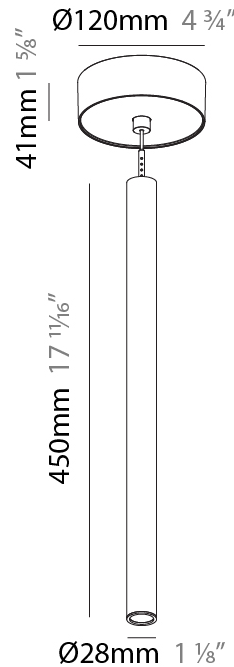

PHYSICAL

Shape: Cylinder
Diameter (mm): 28
Diameter (in): 1 1/8
Height (mm): 450
Height (in): 17 11/16
Max. Overall Height (mm): 2450
Max. Overall Height (in): 96 7/16
Light Distribution: Downlight
Weight (kg): 0.64
Weight (lbs): 1.41
Diffuser: Shine Ring - Opal / Yellow / Orange / Red / Blue / Green
Fixture Finish: SSR / BKV / CWI / CRY / HAB / UFT / ITA / RUA / FTG / MYG / LOD / PUS / FRO / FUP / KIA / POP / BLS / SPG / MEY / GOH / GUM / CHC / COM / ABZ / JAG / OBR / MOS / ROR
Fixture Material: Aluminum
Cable Details: 2000mm or 4000mm Black Cable

ELECTRICAL

Lamp Type: LED (Zhaga Standard)
Input Wattage (W): 6.6
Total Output Wattage (W): 6
Dimming: Tri-Mode (Non-Dimming and Phase Dimming (120Vac only) and 0-10V Dimming)
Driver Included: Yes
Driver Location: External
Driver Type: Constant Current - Universal
Driver Class: Class 2
Housing: ENCP3 w/quick connect
Input Voltage (V): 120 - 277
Constant Current (MA): 500

LED

Number of LEDs: 1
Color Temperature (°K): 2700 / 3000 / 3500 / 4000
Max. Delivered Lumen (lm): 330 / 350 / 363 / 370
CRI: >90 CRI
Efficiency (%): 86
Lamp Life (hrs): 50000
Upon Request: ***3500K available in minimum quantities (larger quantities upon request)

OPTICAL

Optic°: 24 / 32 / 58

RATINGS AND CERTIFICATIONS

Certified By: Certified for North American Standards
IP rating: IP20